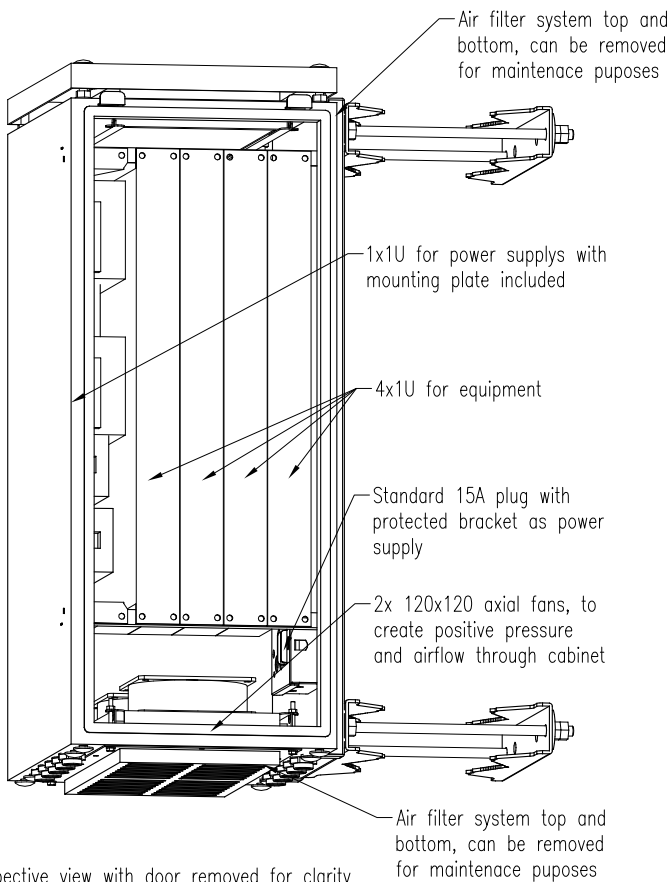

Isometric view

Isometric view (Bottom) with door removed

Perspective view with door removed for clarity

Graffo Innovative wireless infrastructure solutions

Small Equipment cabinet (4+1U)
Isometric view
Part/dwg no:GR107-001-00-01A