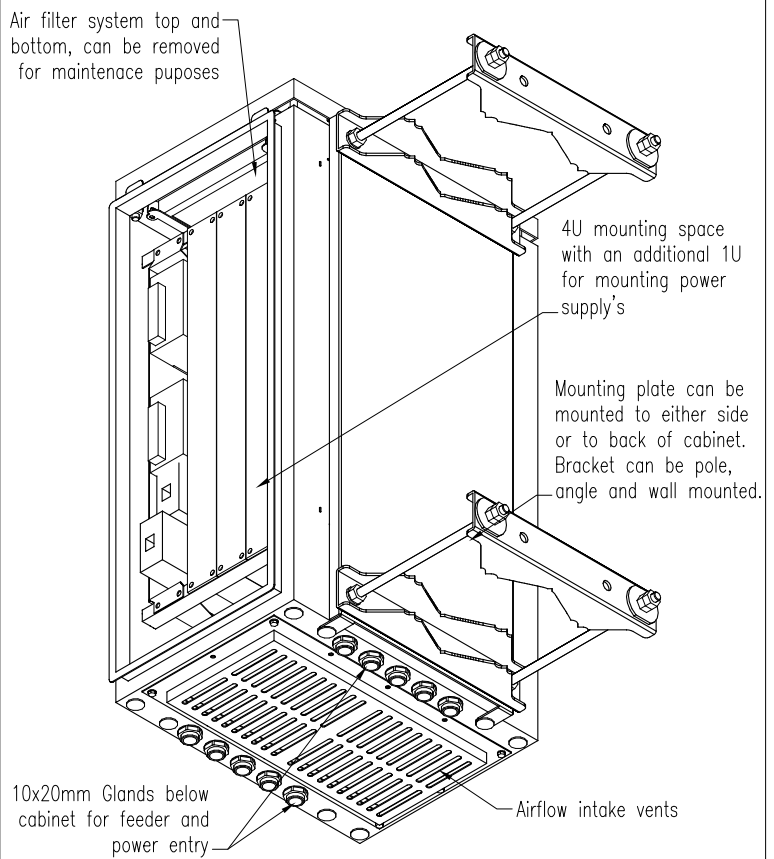

Isometric view

Isometric view (Bottom) with door removed

Perspective view with door removed for clarity

Graffo Innovative wireless infrastructure solutions

Small Equipment cabinet (4+1U)
Isometric view
Part/dwg no:GR107-001-00-01A